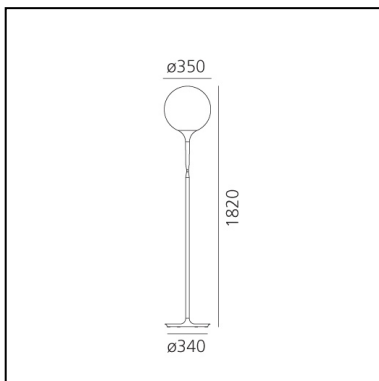

Castore floor 35

Michele De Lucchi
Huub Ubbens

IP20      Dimmerable: 

LUMINAIRE

- Watt: **150W**
- Voltage: **220V-240V**
- Delivered lumens output: **2431lm**
- CCT: **2900K**
- Efficiency: **85%**
- Efficacy: **16.21lm/W**
- CRI: **100**
- Dimmer Typology: **Touch Dimmer**

Notes

A touch dimmer button on the stem for the storage of the light intensity set-up or the use of a local or remote control. Available in two sizes.

DESCRIPTION

The spherical diffuser design is enhanced by a removable-fitting and tapering luminous stem, making a gentle transition from the strong diffuser light to the blind lamp structure area. Base in zamak; stem in thermoplastic resin; blown glass diffuser.

PRODUCT CODE: 1055010A

FEATURES

- Article Code: **1055010A**
- Colour: **White**
- Installation: **Floor**
- Material: **Blown glass, polycarbonate, zamak**
- Series: **Design Collection**
- Environment: **Indoor**
- Area contract: **Hospitality, Retail, Residential**
- Emission: **Diffused**
- design by: **Michele De Lucchi, Huub Ubbens**

DIMENSIONS

- Height: **cm 182**
- Diameter: **cm 35**
- Base Diameter: **cm 34**
- Glow Wire Test: **750°**

NOT INCLUDED SOURCES

- Category: **HALO**
- Number: **1**
- Lbs: **Qt32**
- Watt: **150W**
- Socket: **E27**
- Color Rendering: **1a**
- Color temperature (K): **2900K**
- Duration (h): **2000h**